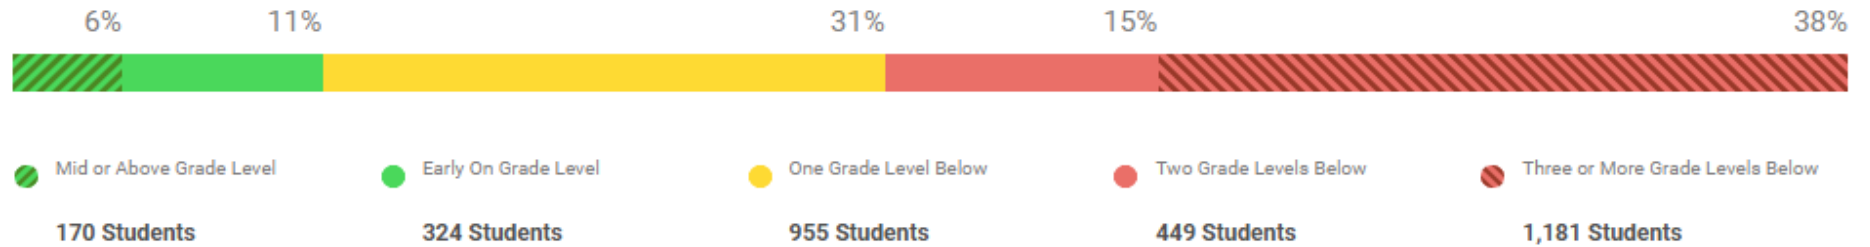

Students Assessed/Total: 3,079/3,289

[i The Mapping Between 5-Level and 3-Level Placements](#)

Placement by Domain

Not assessed (due to grade or domain exempted)

1st Benchmark Data - Reading

Search School	Overall Grade-Level Placement						Students Assessed/Total
BEVERLY ELEMENTARY		3%	14%	49%	21%	14%	197/198
COALTON ELEMENTARY		4%	7%	45%	26%	18%	137/137
ELKINS HIGH SCHOOL		3%	9%	17%	10%	61%	578/740
ELKINS MIDDLE SCHOOL		10%	10%	16%	10%	54%	590/604
ELKINS THIRD WARD ELEMENTARY		8%	16%	50%	14%	12%	264/280
GEORGE WARD ELEMENTARY		5%	7%	47%	27%	15%	274/274
HARMAN ELEMENTARY		3%	4%	30%	17%	47%	103/104