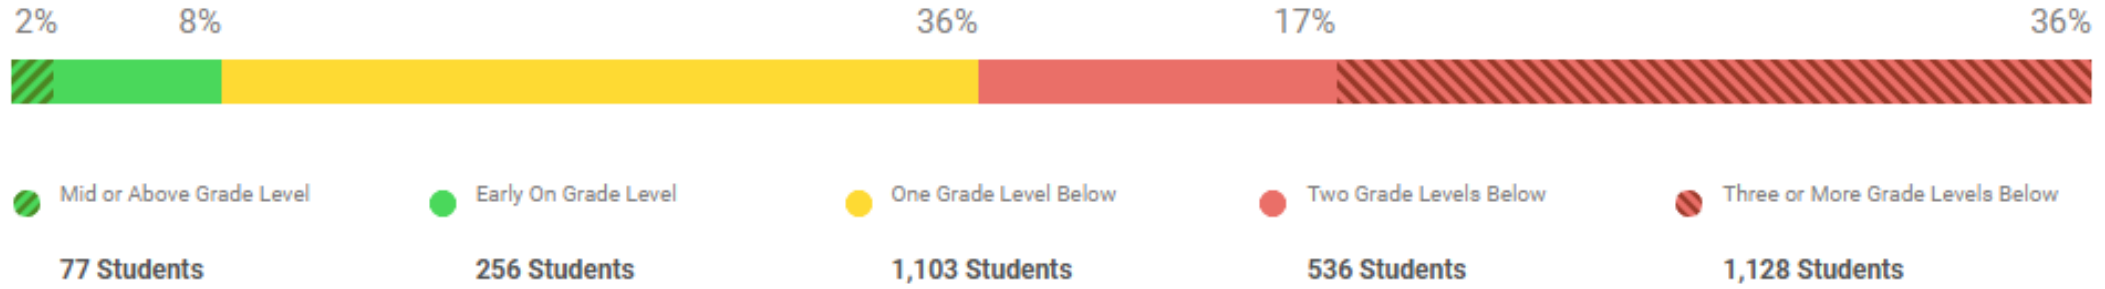

1st Benchmark Data - Math

Overall Placement

Students Assessed/Total: 3,100/3,289